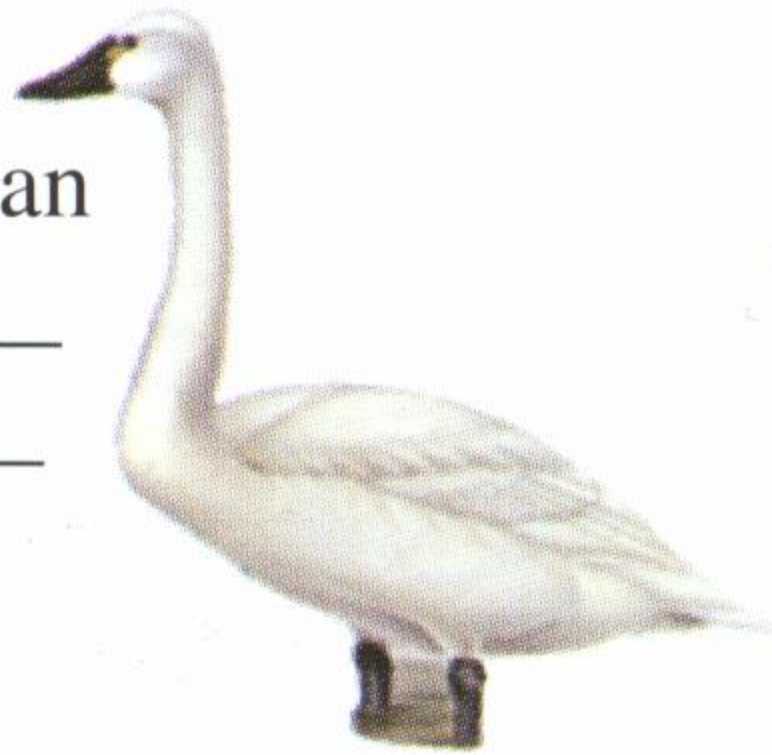

## SPRING (APRIL 1 - JUNE 30)

*PLEASE WRITE TOTAL NUMBER OF BIRDS CAUGHT AND EGGS GATHERED.*

Tundra Swan  
birds \_\_\_\_\_  
eggs \_\_\_\_\_

Sandhill Crane  
birds \_\_\_\_\_  
eggs \_\_\_\_\_

White-fronted Goose  
birds \_\_\_\_\_  
eggs \_\_\_\_\_